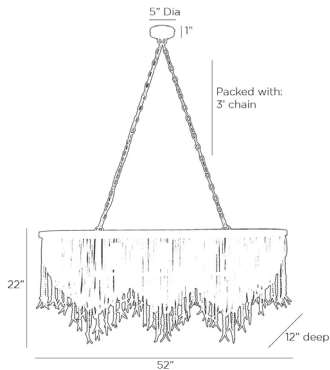

## BAJA LINEAR CHANDELIER

85026  
 H: 45.5 IN, W: 52 IN, D: 15 IN  
 Dark Gray Wash Cocobeads, Antique Brass  
 Contract Suitable As Is

A natural take on a classic design, the Baja defines beauty and balance in organic materials. The layered, three-point construction is crafted from wood and coconut beads—both in a dark gray wash finish—that are strung along an antique brass steel frame, showcasing a mélange of moody hues. Coconut shell talons finished in a matching dark gray wash hang from the wood bead strands and offer extra opacity to its airy

### DIMENSIONS

Chandelier	H: 22 IN, W: 52 IN, D: 12 IN
Minimum Hanging Height	45.5 IN
Maximum Hanging Height	81.5 IN
Canopy	H: 3 IN, Dia: 5.00 IN